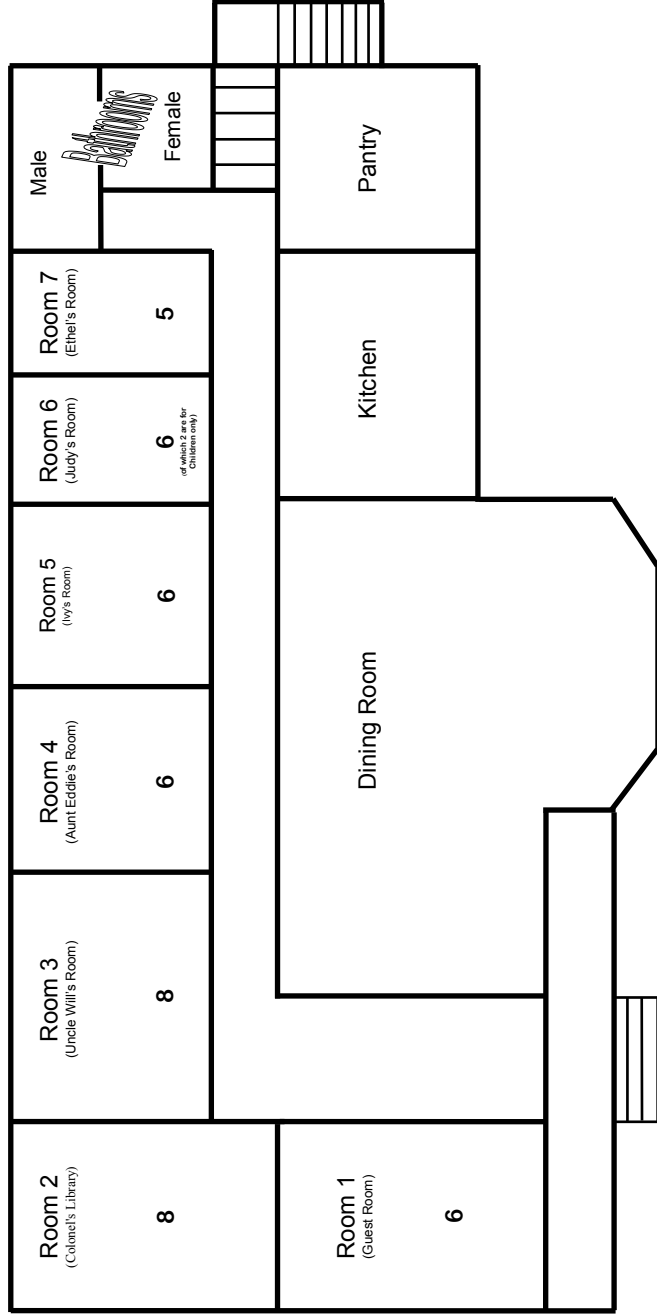

Room 10 11	Room 11 8
Room 8 11	Room 9 9

Male	Ablution Block	Female
------	-------------------	--------

Back lawn

Parking area

Site Plan

YMCA Shakespear Lodge